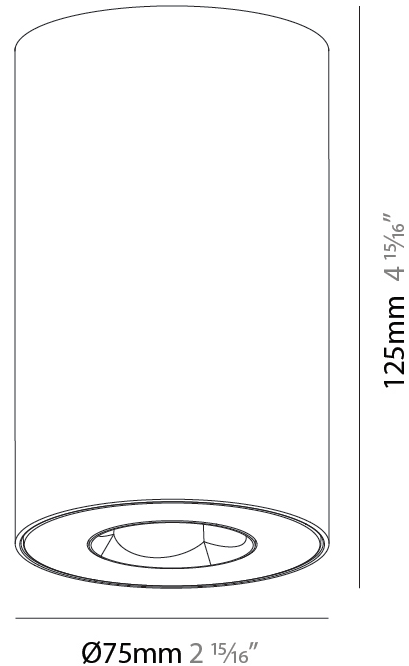

GENERAL

Series: Oiko Pro Round
Brand: Prolicht
Division: Architectural
Mounting Type: Surface
Mounting Location: Ceiling
Subcategory: Downlight

PHYSICAL

Shape: Cylinder
Diameter (mm): 75
Diameter (in): 2 15/16
Height (mm): 125
Height (in): 4 15/16
Light Distribution: Direct
Weight (kg): 0.452
Fixture Finish: SSR / BKV / CWI / CRY / HAB / UFT / ITA / RUA / FTG / MYG / LOD / PUS / FRO / FUP / KIA / POP / BLS / SPG / MEY / GOH / GUM / CHC / COM / ABZ / JAG / OBR / MOS / ROR
Fixture Material: Metal

ELECTRICAL

Lamp Type: LED (Zhaga Standard)
Input Wattage (W): 13
Total Output Wattage (W): 11.8
Dimming: Tri-Mode (Non-Dimming and Phase Dimming (120Vac only) and 0-10V Dimming)
Driver Included: Yes
Driver Location: Integrated
Driver Type: Constant Current - Universal
Driver Class: Class 2
Input Voltage (V): 120 - 277
Constant Current (MA): 350
Upon Request: Remote: 0-10Vdc dimming / Phase dimming 120Vac / Non-dimming 120/277Vac (No Cover Plate)

LED

Color Temperature (°K): 2700 / 3000 / 3500 / 4000
Max. Delivered Lumen (lm): 1218 / 1214 / 1272 / 1283
Nominal Lumen (lm): 1473 / 1468 / 1538 / 1552
CRI: >90 CRI
Lamp Life (hrs): 50000

OPTICAL

Reflector°: 34
Adjustability: Fixed

RATINGS AND CERTIFICATIONS

Certified By: Certified for North American Standards
IP rating: IP20