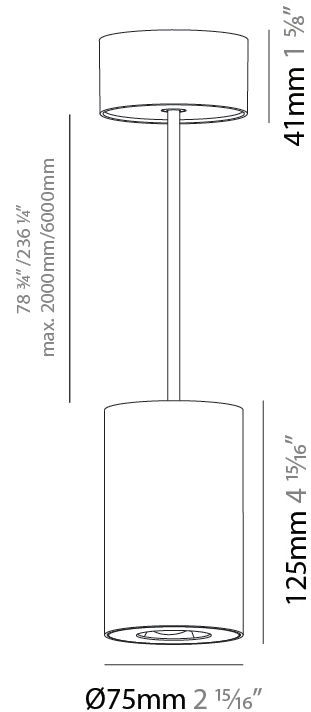

GENERAL

Series: Oiko Pro Round
Brand: Prolicht
Division: Architectural
Mounting Type: Suspension
Mounting Location: Ceiling
Subcategory: Pendant

PHYSICAL

Shape: Cylinder
Diameter (mm): 75
Diameter (in): 2 ¹⁵/₁₆
Height (mm): 125
Height (in): 4 ¹⁵/₁₆
Light Distribution: Direct
Weight (kg): 0.769
Fixture Finish: SSR / BKV / CWI / CRY / HAB / UFT / ITA / RUA / FTG / MYG / LOD / PUS / FRO / FUP / KIA / POP / BLS / SPG / MEY / GOH / GUM / CHC / COM / ABZ / JAG / OBR / MOS / ROR
Fixture Material: Metal
Cable Details: 2,000mm / 6,000mm Cable - Options : Transparent, Black, White, Red, Orange

ELECTRICAL

Lamp Type: LED (Zhaga Standard)
Input Wattage (W): 12.9
Dimming: Tri-Mode (Non-Dimming and Phase Dimming (120Vac only) and 0-10V Dimming)
Driver Included: No
Driver Location: Remote
Driver Type: Constant Current - Universal
Driver Class: Class 2
Input Voltage (V): 120 - 277
Constant Current (MA): 350

LED

Color Temperature (°K): 2700 / 3000 / 3500 / 4000
Max. Delivered Lumen (lm): 1293 / 1289 / 1350 / 1362
Nominal Lumen (lm): 1473 / 1468 / 1538 / 1552
CRI: >90 CRI
Lamp Life (hrs): 50000

OPTICAL

Reflector°: 50
Adjustability: Fixed

RATINGS AND CERTIFICATIONS

Certified By: Certified for North American Standards
IP rating: IP20