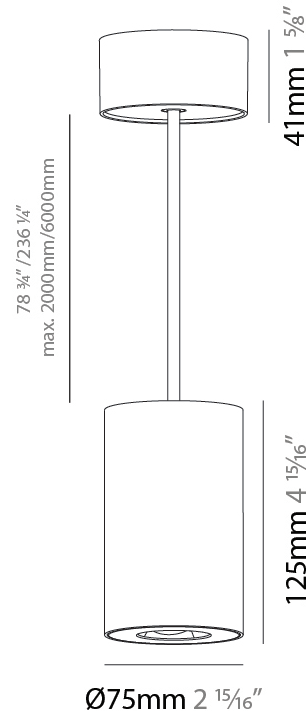

GENERAL

Series: Oiko Pro Round
Brand: Prolicht
Division: Architectural
Mounting Type: Suspension
Mounting Location: Ceiling
Subcategory: Pendant

PHYSICAL

Shape: Cylinder
Diameter (mm): 75
Diameter (in): 2 ¹⁵/₁₆
Height (mm): 125
Height (in): 4 ¹⁵/₁₆
Light Distribution: Direct
Weight (kg): 0.769
Fixture Finish: SSR / BKV / CWI / CRY / HAB / UFT / ITA / RUA / FTG / MYG / LOD / PUS / FRO / FUP / KIA / POP / BLS / SPG / MEY / GOH / GUM / CHC / COM / ABZ / JAG / OBR / MOS / ROR
Fixture Material: Metal
Cable Details: 2,000mm / 6,000mm Cable - Options : Transparent, Black, White, Red, Orange

ELECTRICAL

Lamp Type: LED (Zhaga Standard)
Input Wattage (W): 12.9
Dimming: Tri-Mode (Non-Dimming and Phase Dimming (120Vac only) and 0-10V Dimming)
Driver Included: No
Driver Location: Remote
Driver Type: Constant Current - Universal
Driver Class: Class 2
Input Voltage (V): 120 - 277
Constant Current (MA): 350

LED

Color Temperature (°K): 2700 / 3000 / 3500 / 4000
Max. Delivered Lumen (lm): 1218 / 1214 / 1272 / 1283
Nominal Lumen (lm): 1473 / 1468 / 1538 / 1552
CRI: >90 CRI
Lamp Life (hrs): 50000

OPTICAL

Reflector°: 34
Adjustability: Fixed

RATINGS AND CERTIFICATIONS

Certified By: Certified for North American Standards
IP rating: IP20