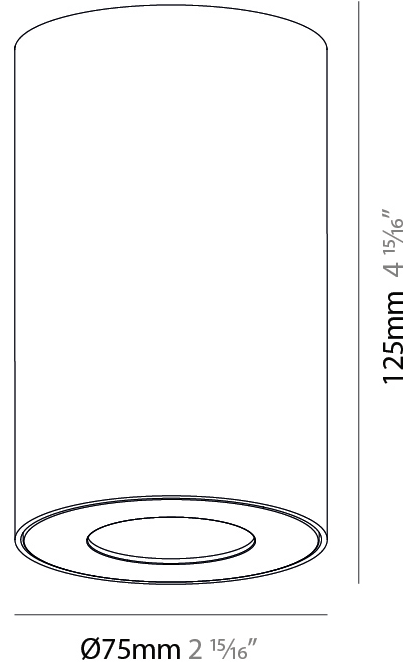

GENERAL

Series: Oiko Pro Round
Brand: Prolicht
Division: Architectural
Mounting Type: Surface
Mounting Location: Ceiling
Subcategory: Downlight

PHYSICAL

Shape: Cylinder
Diameter (mm): 75
Diameter (in): 2 15/16
Height (mm): 125
Height (in): 4 15/16
Light Distribution: Direct
Weight (kg): 0.452
Fixture Finish: SSR / BKV / CWI / CRY / HAB / UFT / ITA / RUA / FTG / MYG / LOD / PUS / FRO / FUP / KIA / POP / BLS / SPG / MEY / GOH / GUM / CHC / COM / ABZ / JAG / OBR / MOS / ROR
Fixture Material: Metal

ELECTRICAL

Lamp Type: LED (Zhaga Standard)
Input Wattage (W): 14
Total Output Wattage (W): 12.8
Dimming: Non-Dimming / Phase Dimming (120vac Only)
Driver Included: Yes
Driver Location: Integrated
Driver Type: Constant Current - Universal
Driver Class: Class 2
Input Voltage (V): 120 - 277
Constant Current (MA): 350
Upon Request: Remote: 0-10Vdc dimming / Phase dimming 120Vac / Non-dimming 120/277Vac (No Cover Plate)

LED

Color Temperature (°K): 2700 / 3000 / 3500 / 4000
Max. Delivered Lumen (lm): 951 / 1028 / 1088 / 1091
Nominal Lumen (lm): 1246 / 1342 / 1396 / 1424
CRI: >90 CRI
Lamp Life (hrs): 50000

OPTICAL

Reflector: 14
Adjustability: Fixed

RATINGS AND CERTIFICATIONS

Certified By: Certified for North American Standards
IP rating: IP20

PROJECT _____
TYPE _____
SPECIFIER _____
QUANTITY _____
DATE _____