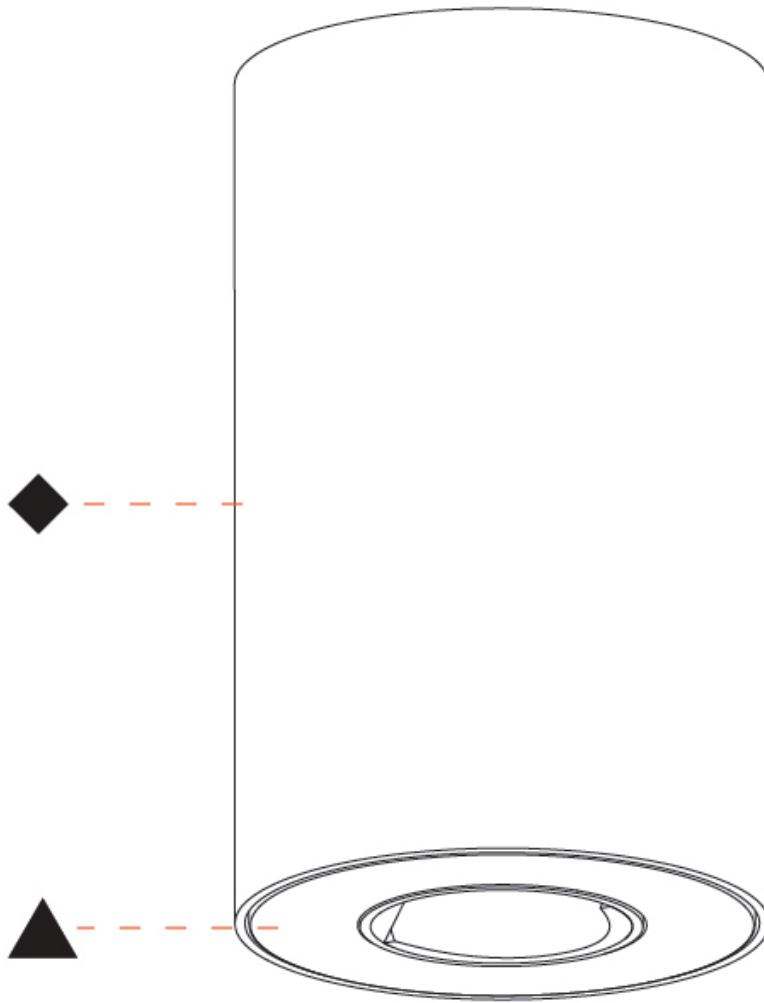

OIKO PRO WALLWASH SURFACE

A3D234-

PROJECT

TYPE

SPECIFIER

QUANTITY

DATE

A