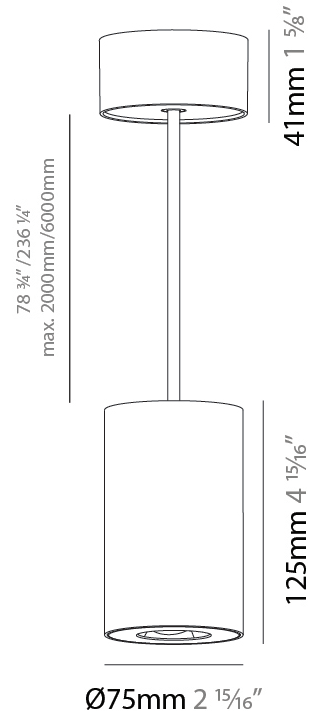

GENERAL

Series: Oiko Pro Round
Brand: Prolicht
Division: Architectural
Mounting Type: Suspension
Mounting Location: Ceiling
Subcategory: Pendant

PHYSICAL

Shape: Cylinder
Diameter (mm): 75
Diameter (in): 2 ¹⁵/₁₆
Height (mm): 125
Height (in): 4 ¹⁵/₁₆
Light Distribution: Direct
Weight (kg): 0.769
Fixture Finish: SSR / BKV / CWI / CRY / HAB / UFT / ITA / RUA / FTG / MYG / LOD / PUS / FRO / FUP / KIA / POP / BLS / SPG / MEY / GOH / GUM / CHC / COM / ABZ / JAG / OBR / MOS / ROR
Fixture Material: Metal
Cable Details: 2,000mm / 6,000mm Cable - Options : Transparent, Black, White, Red, Orange

ELECTRICAL

Lamp Type: LED (Zhaga Standard)
Input Wattage (W): 12.9
Dimming: Tri-Mode (Non-Dimming and Phase Dimming (120Vac only) and 0-10V Dimming)
Driver Included: No
Driver Location: Remote
Driver Type: Constant Current - Universal
Driver Class: Class 2
Input Voltage (V): 120 - 277
Constant Current (MA): 350

LED

Color Temperature (°K): 2700 / 3000 / 3500 / 4000
Max. Delivered Lumen (lm): 1377 / 1372 / 1438 / 1451
Nominal Lumen (lm): 1473 / 1468 / 1538 / 1552
CRI: >90 CRI
Lamp Life (hrs): 50000

OPTICAL

Reflector°: 60
Adjustability: Fixed

RATINGS AND CERTIFICATIONS

Certified By: Certified for North American Standards
IP rating: IP20

PROJECT _____
TYPE _____
SPECIFIER _____
QUANTITY _____
DATE _____